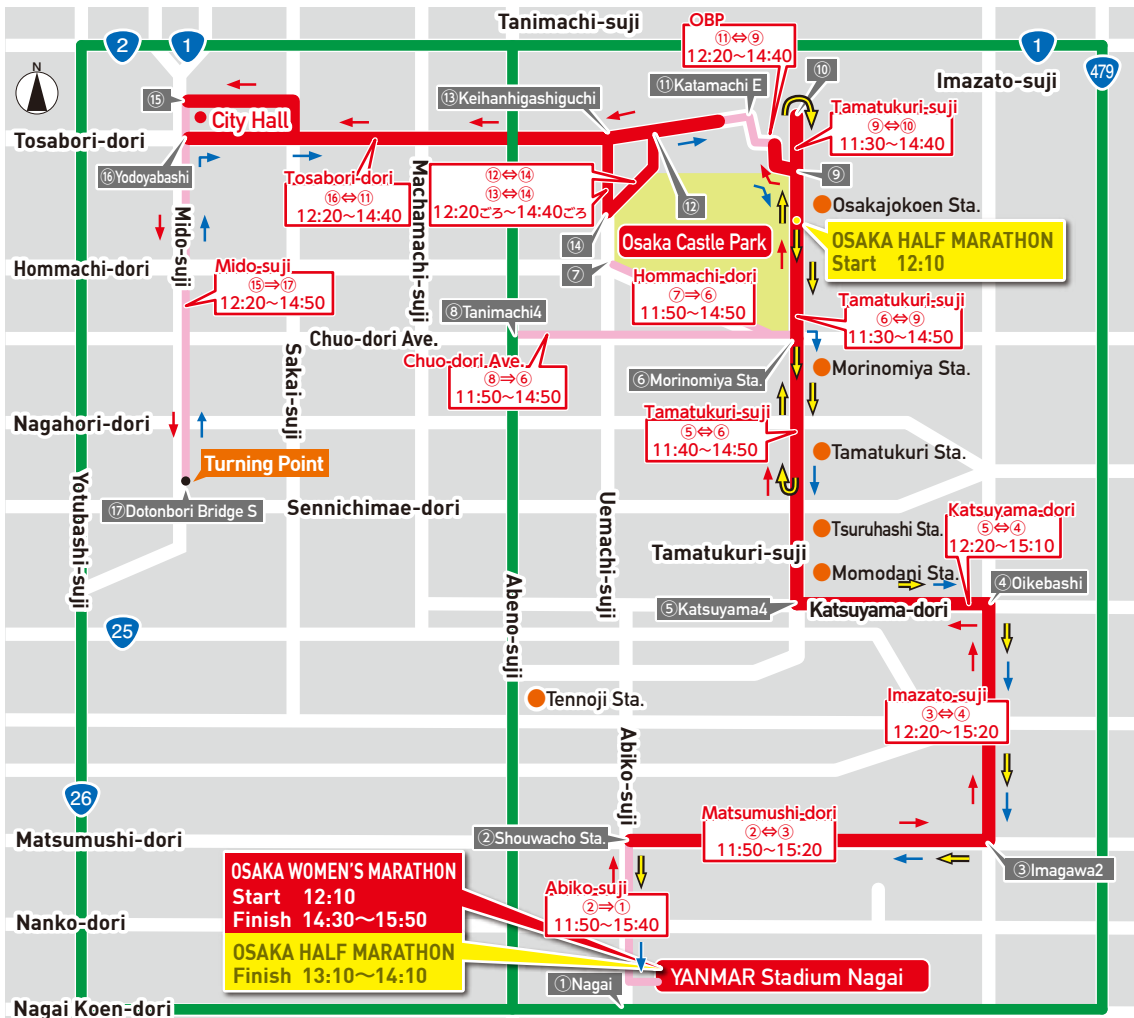

# 2020 1.26 **SUN** 11:30~15:40

During the race, you cannot pass or cross the course.

### Explanatory note

#### Road Closed

One Side Closed Full Closed

#### Alternative Route

Green line

Osaka Womens Marathon Course  
 out bound (pink arrow)  
 in bound (blue arrow)

Osaka Half Marathon Course  
 (yellow arrow)