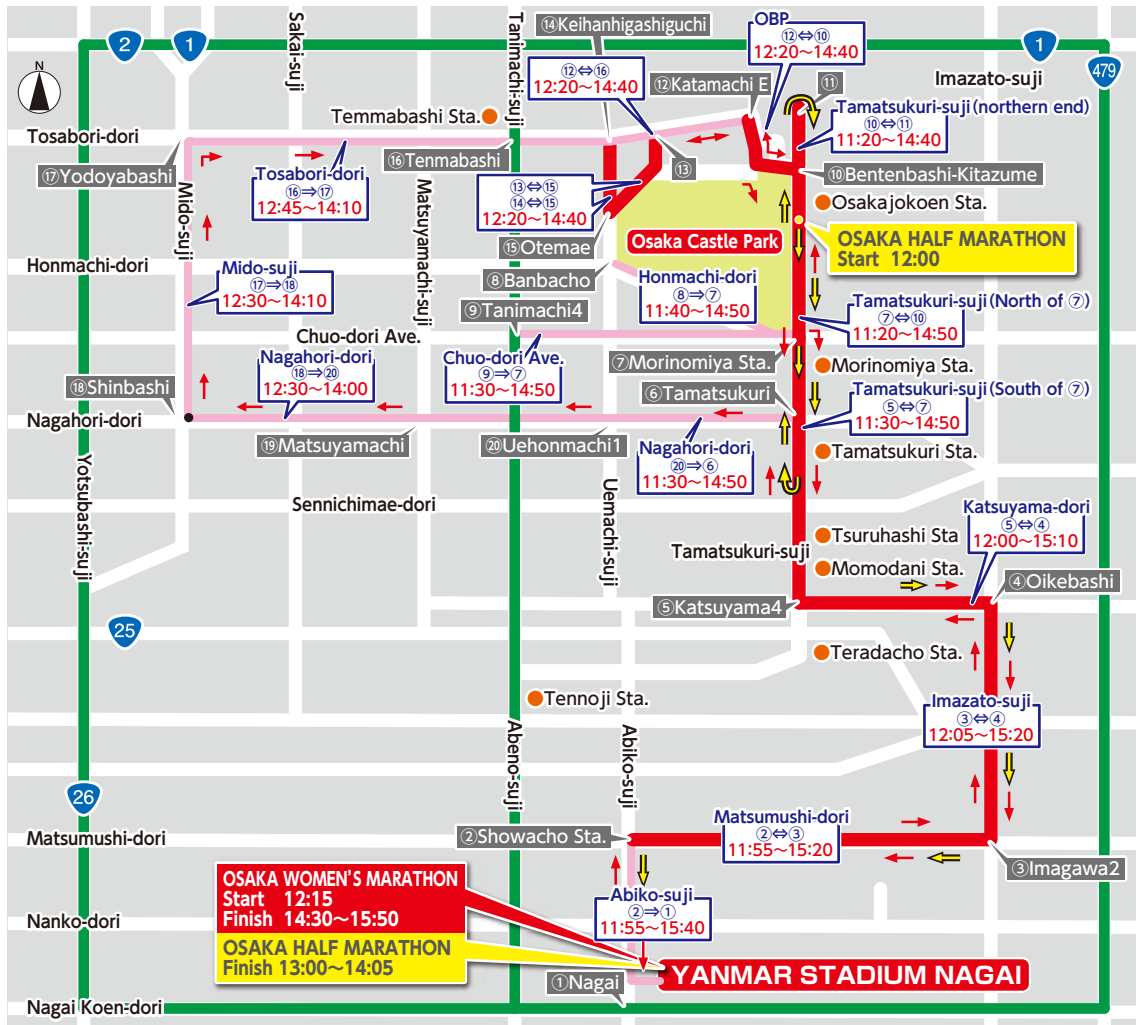

2024.1.28 SUN 11:20~15:40

During the race, you cannot pass or cross the course.

Explanatory note

Road Closed

One Side Closed

Full Closed

Alternative Route

Osaka Women's Marathon Course

Osaka Half Marathon Course